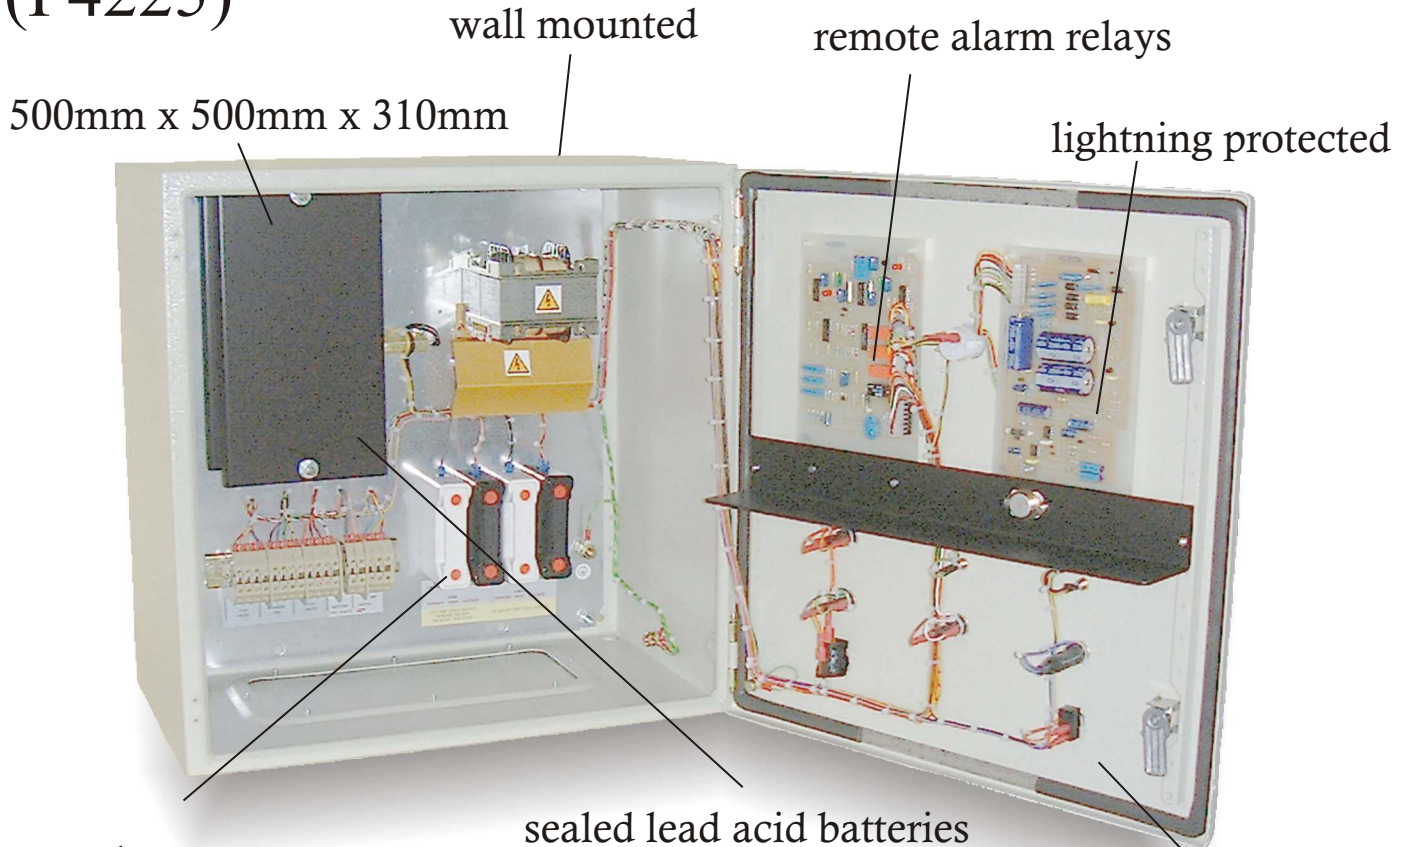

24V Switch Tripping Unit Type B (P4225)

Slencrest Limited

Broad Oak House Pheasant Lane Maidstone Kent ME15 9QR

Tel: 01622 741122 Fax: 01622 747722 e-mail sales@slencrest.com