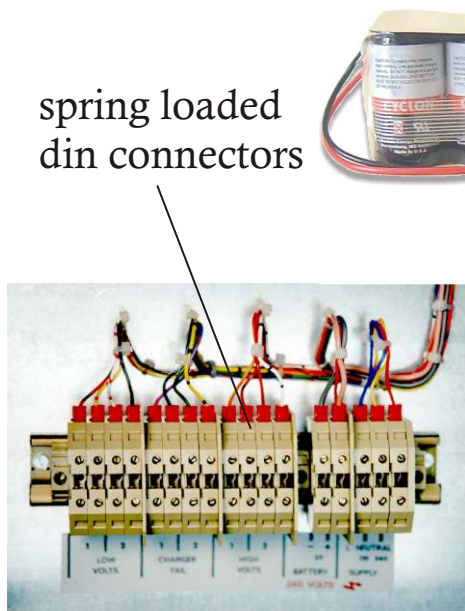

24V Switch Tripping Unit Type B (P4225)

Slencrest Limited

Broad Oak House Pheasant Lane Maidstone Kent ME15 9QR

Tel: 01622 741122 Fax: 01622 747722 e-mail sales@slencrest.com